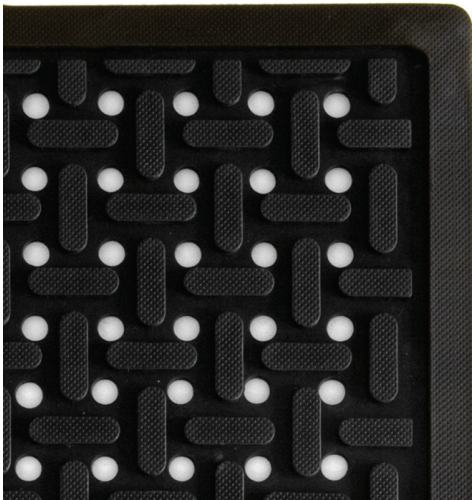

Kitchen/Laundry Mats

Exclusive Features

- Mats are made from a Nitrile compound that is oil and solvent resistant.
- Anti-fatigue, provides a comfortable environment for your feet, legs, back and more.
- Contains an Antimicrobial ACTICIDE MBR® that helps prevent bacterial growth.
- Tapered edges to help prevent tripping
- Drainage holes channel away spills.
- Easy cleaning requires only soap and water.

Part No 1276

Specifications

Style	Size	Approx. Size (inches)	Approx. Size (mm)
CT1294	3 X 5	34" X 55"	860 X 1400
CT1276	3 X 5	34" X 55"	860 X 1400

Part No 1294

C-Tech Rubber USA LLC
 2234 Daniel Island Drive Phone: 843 856 8384
 Daniel Island SC 29492 Fax: 843 216 7985
 USA Cell: 843 822 0664
 Email: steve@ctech-rubber.com.au